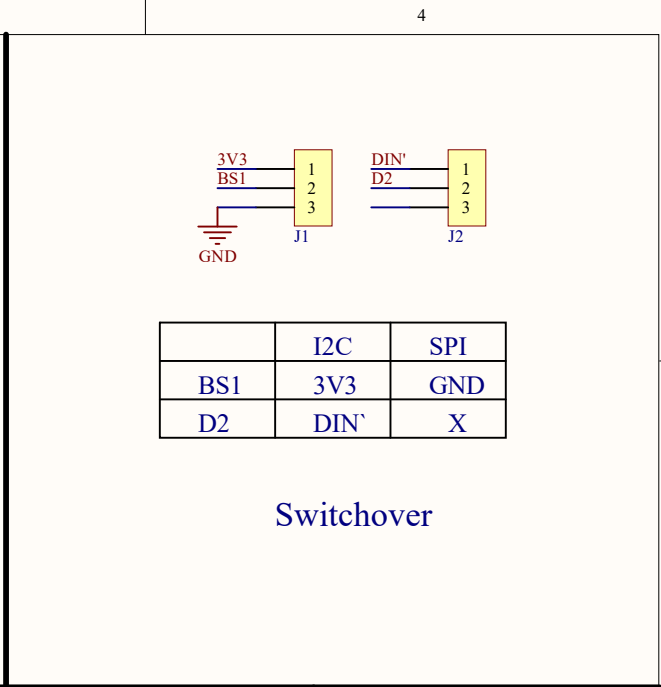

Power

BOOST

Switchover

Interface

Level conversion

1.51inch OLED

1.51inch OLED Transparent Driver Board