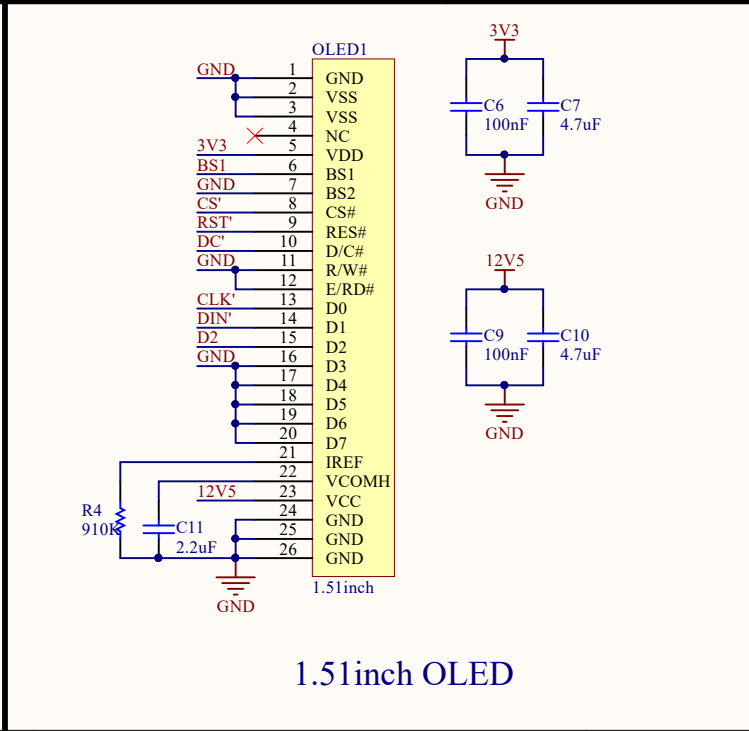

Power

BOOST

Switchover

Interface

Level conversion

1.51inch OLED

1.51inch OLED Transparent Driver Board