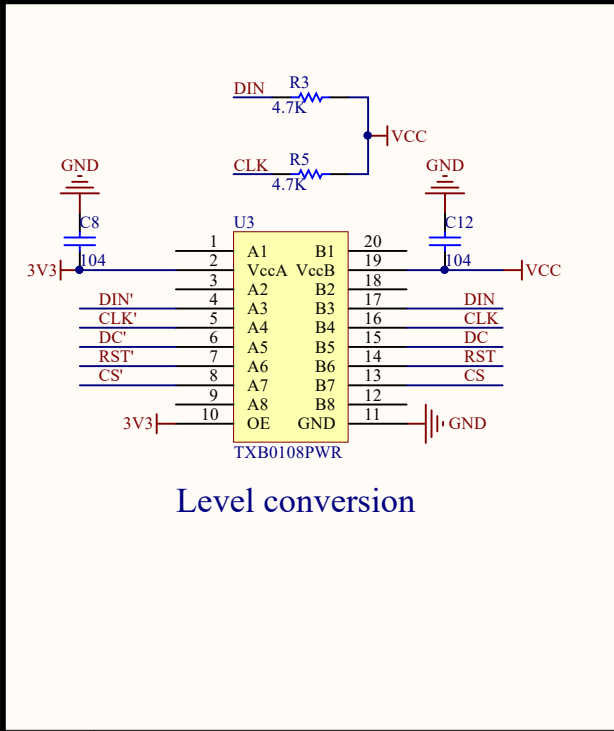

Power

BOOST

Switchover

Interface

Level conversion

1.51inch OLED

1.51inch OLED Transparent Driver Board