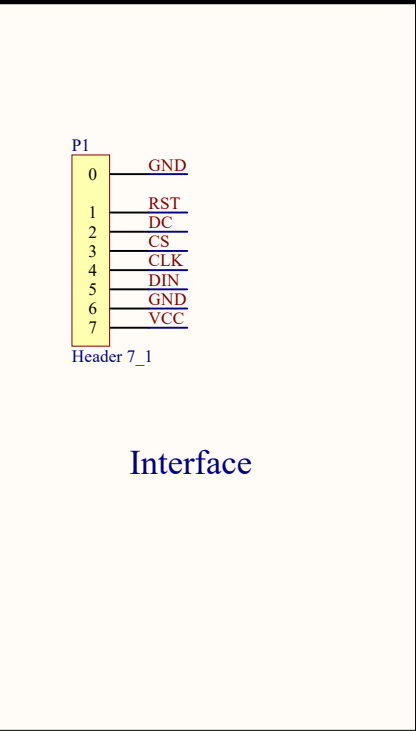

Power

BOOST

Switchover

Interface

Level conversion

1.51inch OLED

1.51inch OLED Transparent Driver Board