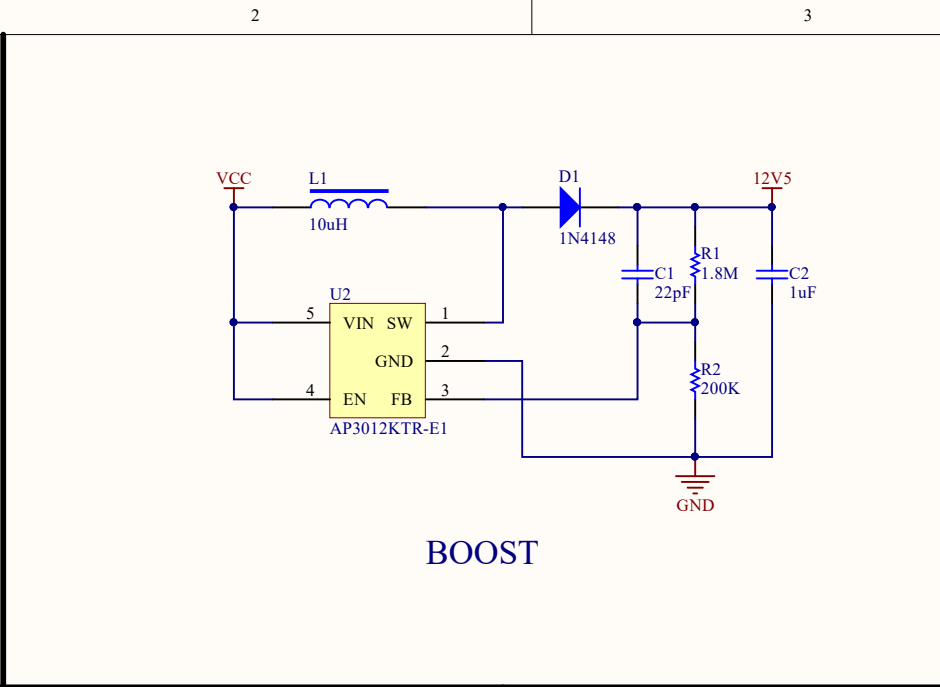

Power

BOOST

Switchover

Interface

Level conversion

1.51inch OLED

1.51inch OLED Transparent Driver Board