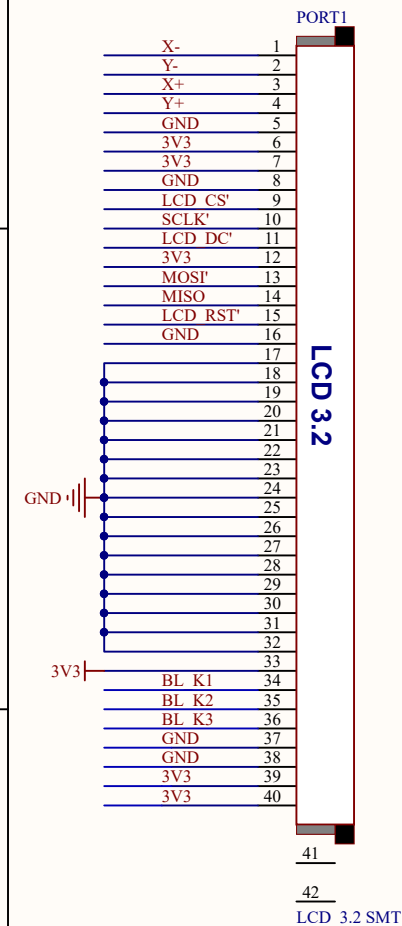

SPI Interface

Power

SD Card

Level conversion

Touch Screen

LCD BACKLIGHT

Reset

Interface

LCD

W aveshare