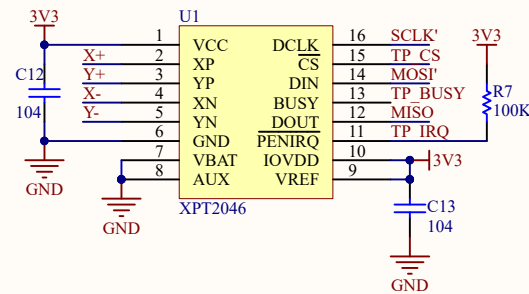

SPI Interface

Power

SD Card

Level conversion

Touch Screen

LCD BACKLIGHT

Reset

Interface

LCD

W aveshare