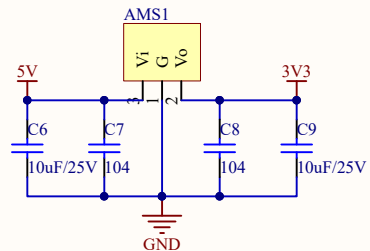

SPI Interface

Power

SD Card

Level conversion

Touch Screen

LCD BACKLIGHT

Reset

Interface