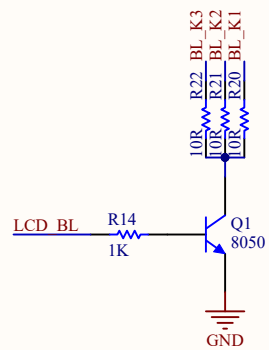

SPI Interface

Power

SD Card

Level conversion

Touch Screen

LCD BACKLIGHT

Reset

Interface

LCD

W aveshare