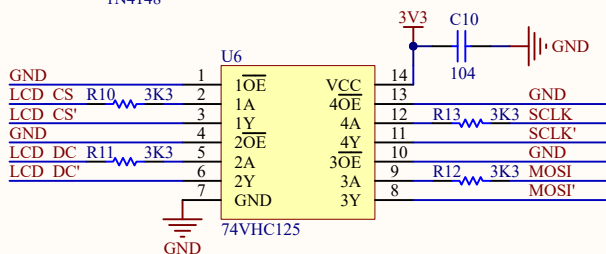

SPI Interface

Power

SD Card

Level conversion

Touch Screen

LCD BACKLIGHT

Reset

Interface

LCD

W aveshare