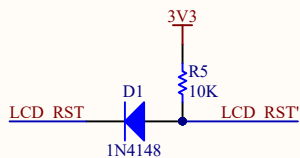

SPI Interface

Power

SD Card

Level conversion

Touch Screen

LCD BACKLIGHT

Reset

Interface

LCD

W aveshare