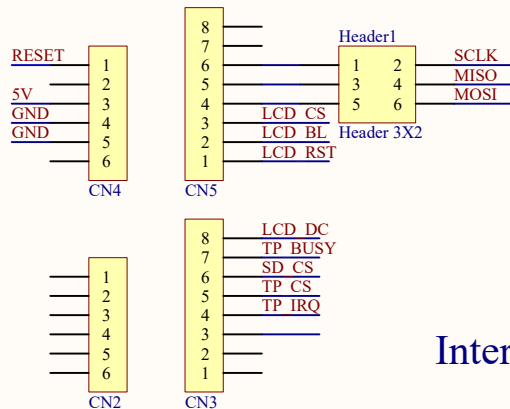

SPI Interface

Power

SD Card

Level conversion

Touch Screen

LCD BACKLIGHT

Reset

Interface

LCD

W aveshare