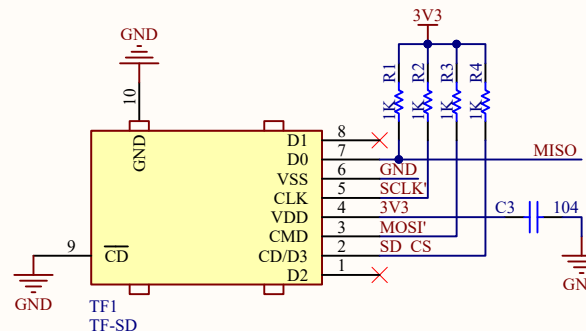

SPI Interface

Power

SD Card

Level conversion

Touch Screen

LCD BACKLIGHT

Reset

Interface