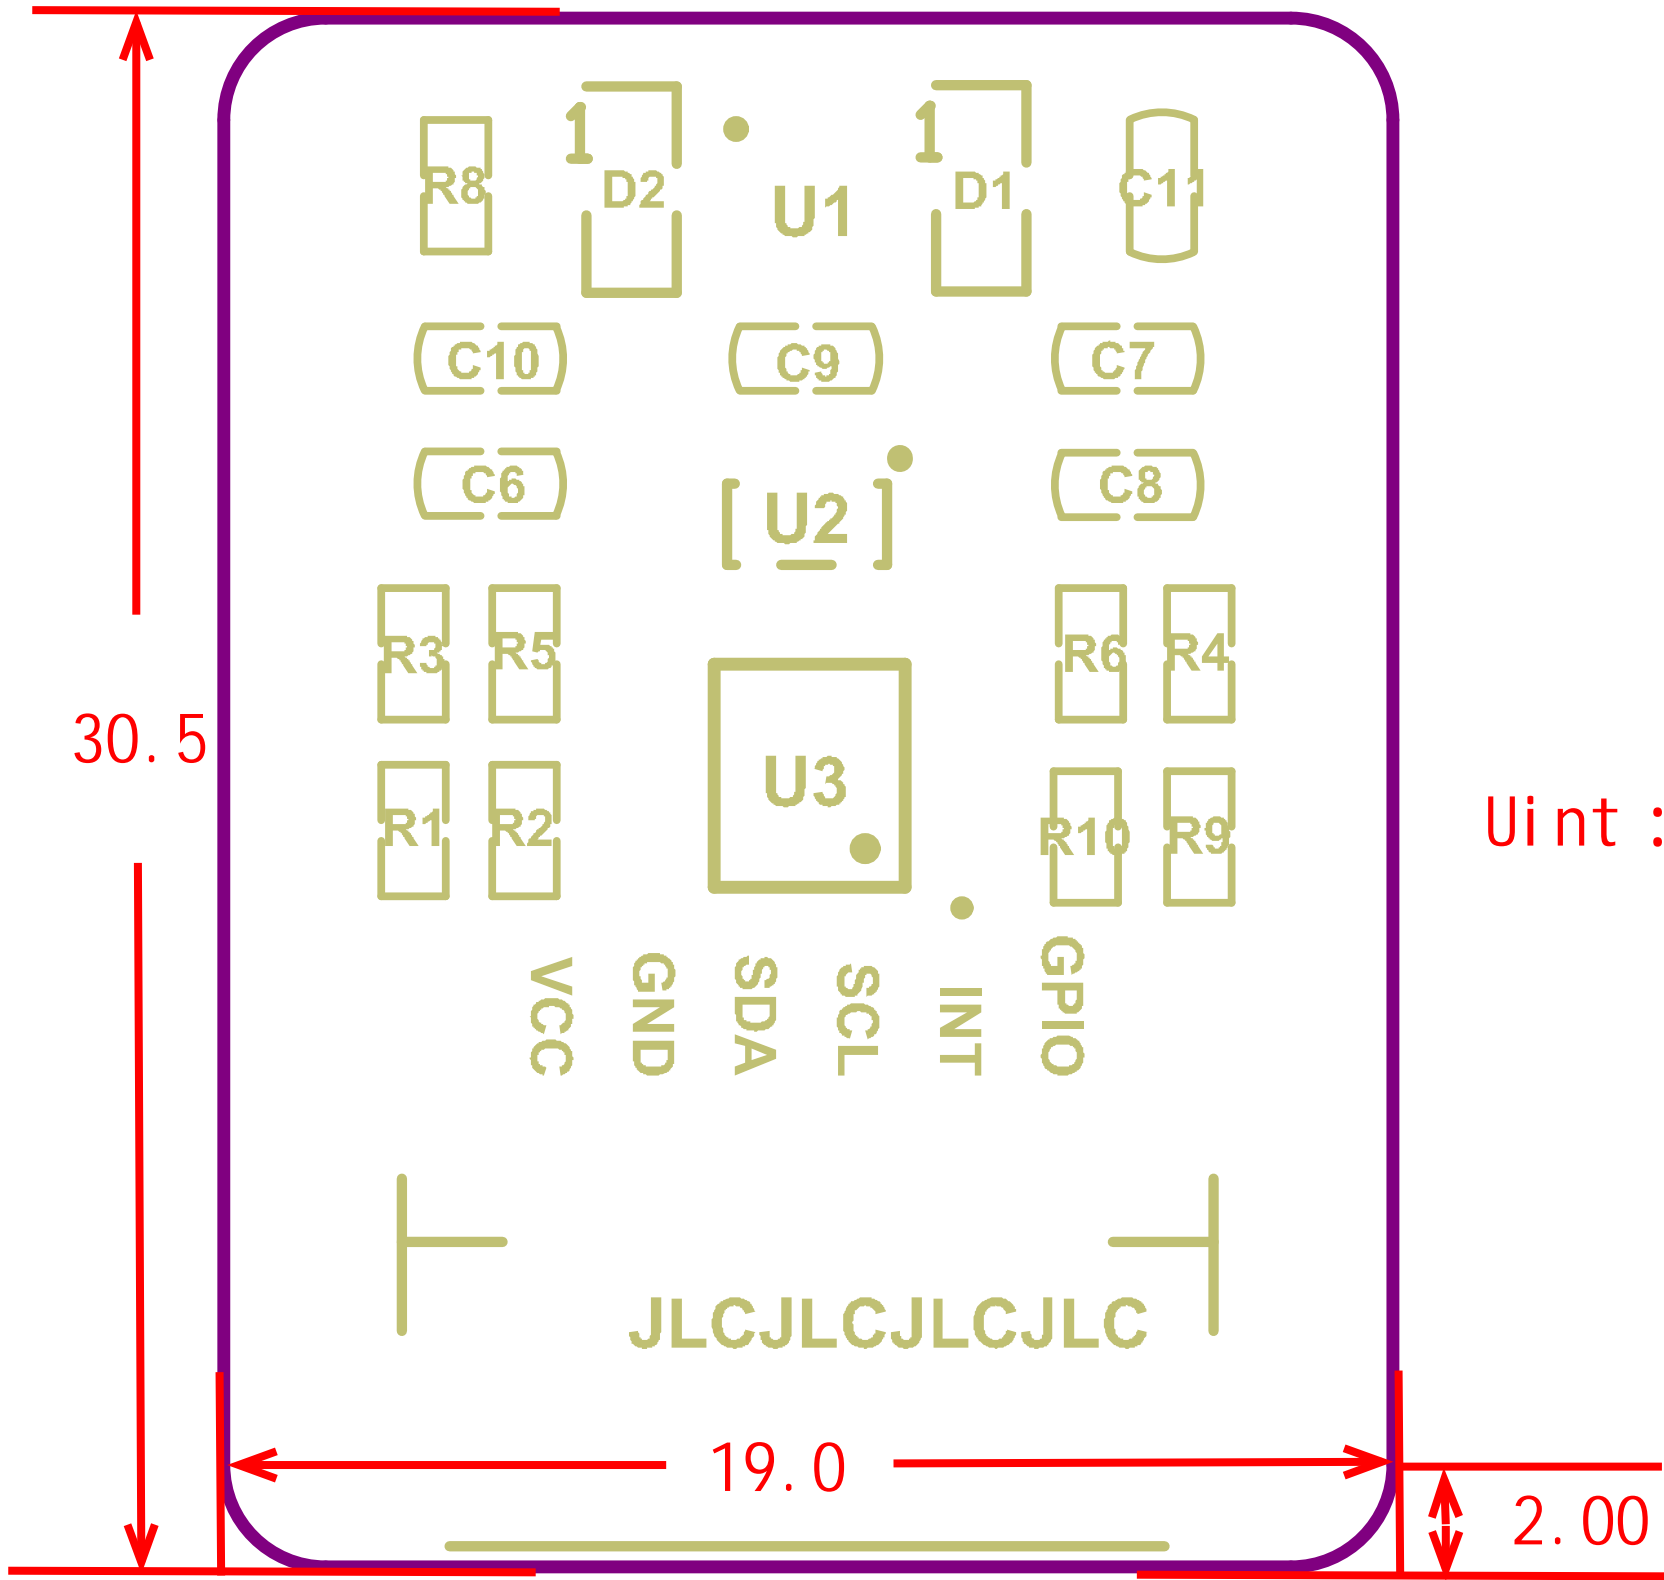

Power

AS7341 Sensor

Interface

Level Conversion

AS7341 Spectral Color Sensor

LED

Unit : mm