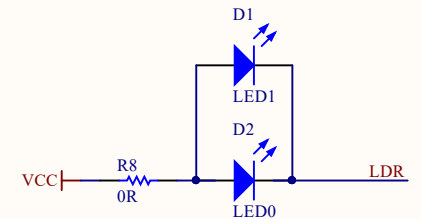

Power

AS7341 Sensor

Interface

Level Conversion

AS7341 Spectral Color Sensor

LED

Unit : mm