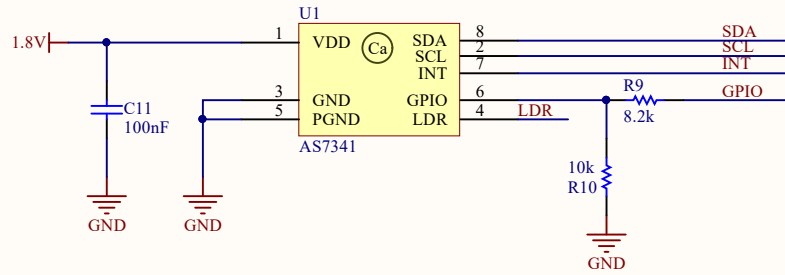

Power

AS7341 Sensor

Interface

Level Conversion

AS7341 Spectral Color Sensor

LED

Unit : mm