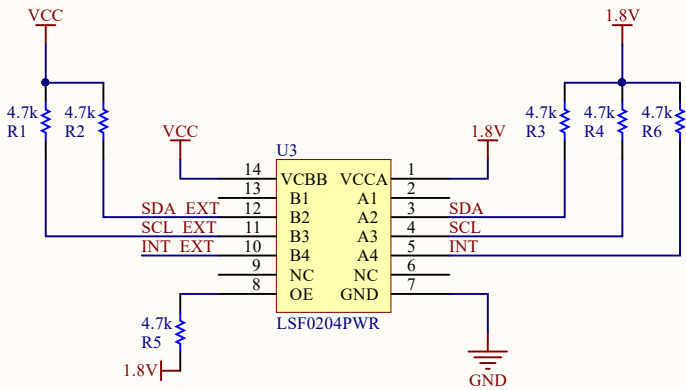

Power

AS7341 Sensor

Interface

Level Conversion

AS7341 Spectral Color Sensor

LED

Unit : mm