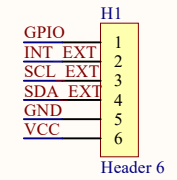

Power

AS7341 Sensor

Interface

Level Conversion

AS7341 Spectral Color Sensor

LED

Unit : mm