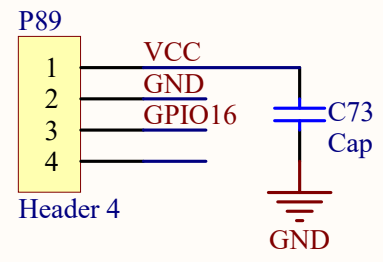

OLED

	BS1	BS2	DIN	CLK
4-wire SPI	GND	NC	MOSI	SCLK
I2C	3V3	DIN	SDA	SCL

I2C Address:0x3D

6DOF

1 2 3 4 5 6

BUZZER

EEPROM

IR-TX

IR-TX

LDR

LED & KEY

Motor Driver

Power

Pico-Sensor-Extender

aveshare

VOL ADJ