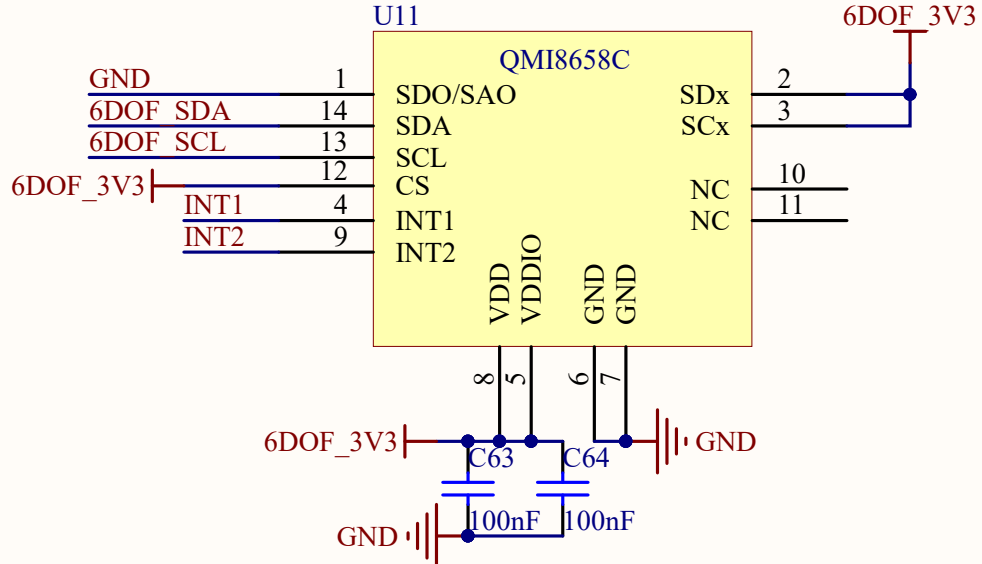

OLED

	BS1	BS2	DIN	CLK
4-wire SPI	GND	NC	MOSI	SCLK
I2C	3V3	DIN	SDA	SCL

I2C Address:0x3D

6DOF

1 2 3 4 5 6

BUZZER

EEPROM

IR-TX

IR-TX

LDR

LED & KEY

Motor Driver

Power

Pico-Sensor-Extender

aveshare

VOL ADJ