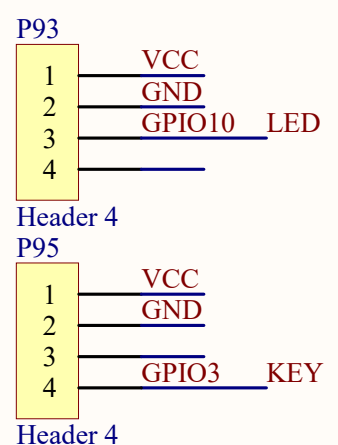

OLED

	BS1	BS2	DIN	CLK
4-wire SPI	GND	NC	MOSI	SCLK
I2C	3V3	DIN	SDA	SCL

I2C Address:0x3D

6DOF

1 2 3 4 5 6

BUZZER

EEPROM

IR-TX

IR-TX

LDR

LED & KEY

Motor Driver

Power

Pico-Sensor-Extender

aveshare

VOL ADJ