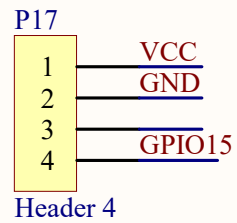

OLED

	BS1	BS2	DIN	CLK
4-wire SPI	GND	NC	MOSI	SCLK
I2C	3V3	DIN	SDA	SCL

I2C Address:0x3D

6DOF

1 2 3 4 5 6

BUZZER

EEPROM

IR-TX