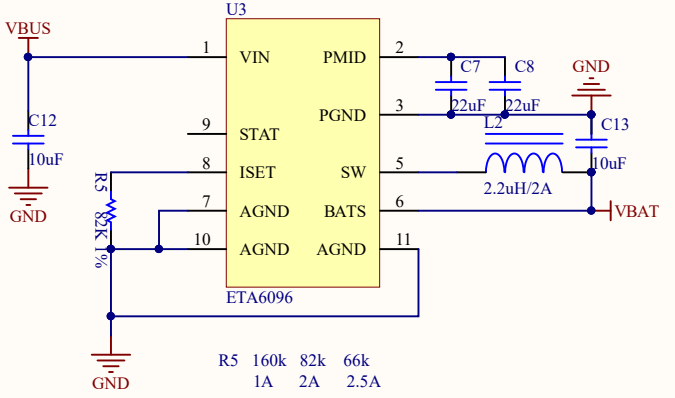

IR-TX

LDR

LED & KEY

Motor Driver

Power

Pico-Sensor-Extender

aveshare

VOL ADJ