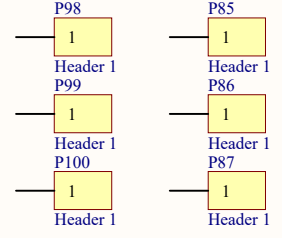

IR-TX

LDR

LED & KEY

Motor Driver

Power

Pico-Sensor-Extender

aveshare

VOL ADJ