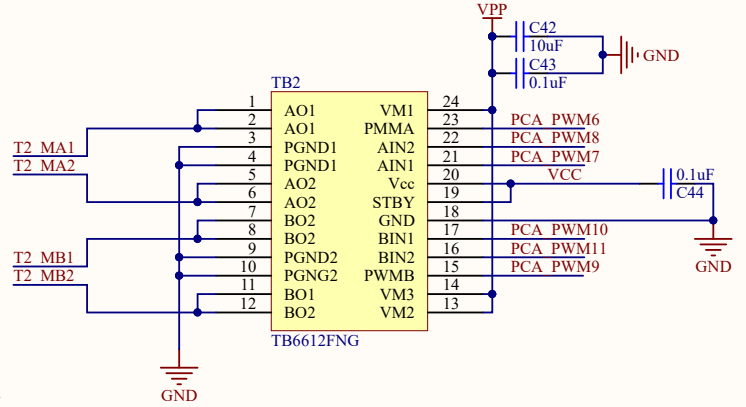

IR-TX

LDR

LED & KEY

Motor Driver

Power

Pico-Sensor-Extender

aveshare

VOL ADJ