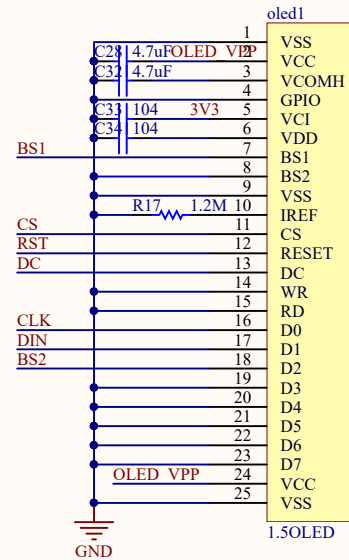

OLED

	BS1	BS2	DIN	CLK
4-wire SPI	GND	NC	MOSI	SCLK
I2C	3V3	DIN	SDA	SCL

I2C Address:0x3D

6DOF

1 2 3 4 5 6

BUZZER

EEPROM

IR-TX

IR-TX

LDR

LED & KEY

Motor Driver

Power

Pico-Sensor-Extender

aveshare

VOL ADJ