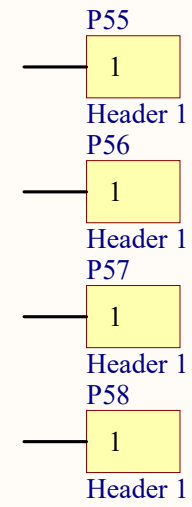

OLED

	BS1	BS2	DIN	CLK
4-wire SPI	GND	NC	MOSI	SCLK
I2C	3V3	DIN	SDA	SCL

I2C Address:0x3D

6DOF

1 2 3 4 5 6

BUZZER

EEPROM

IR-TX

IR-TX

LDR

LED & KEY

Motor Driver

Power

Pico-Sensor-Extender

aveshare

VOL ADJ