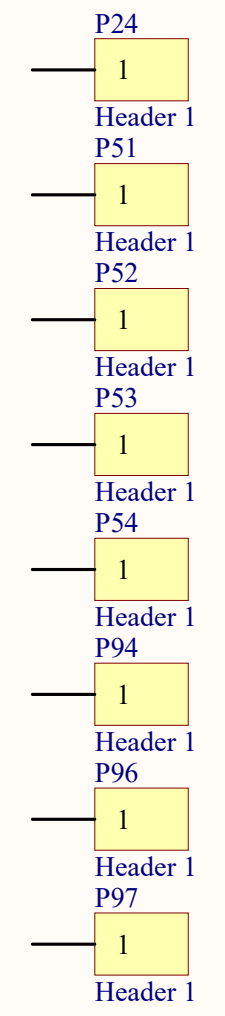

OLED

	BS1	BS2	DIN	CLK
4-wire SPI	GND	NC	MOSI	SCLK
I2C	3V3	DIN	SDA	SCL

I2C Address:0x3D

6DOF

1 2 3 4 5 6

BUZZER

EEPROM

IR-TX

IR-TX

LDR

LED & KEY

Motor Driver

Power

Pico-Sensor-Extender

aveshare

VOL ADJ