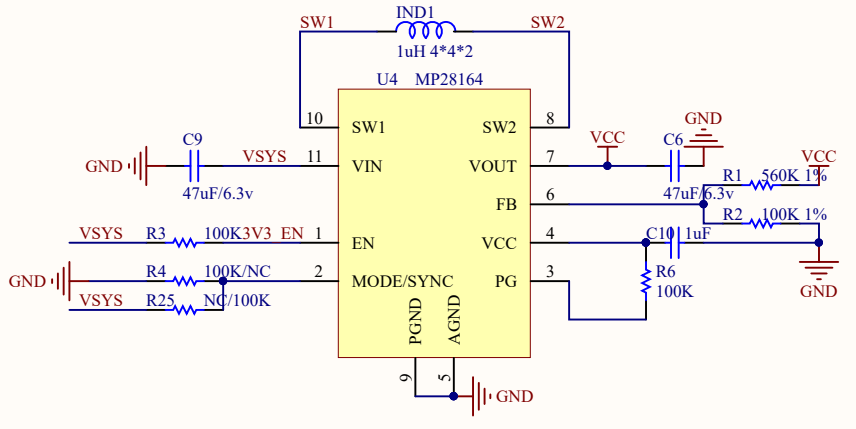

IR-TX

LDR

LED & KEY

Motor Driver

Power

Pico-Sensor-Extender

aveshare

VOL ADJ