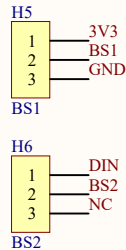

OLED

	BS1	BS2	DIN	CLK
4-wire SPI	GND	NC	MOSI	SCLK
I2C	3V3	DIN	SDA	SCL

I2C Address:0x3D

6DOF

1 2 3 4 5 6

BUZZER

EEPROM

IR-TX