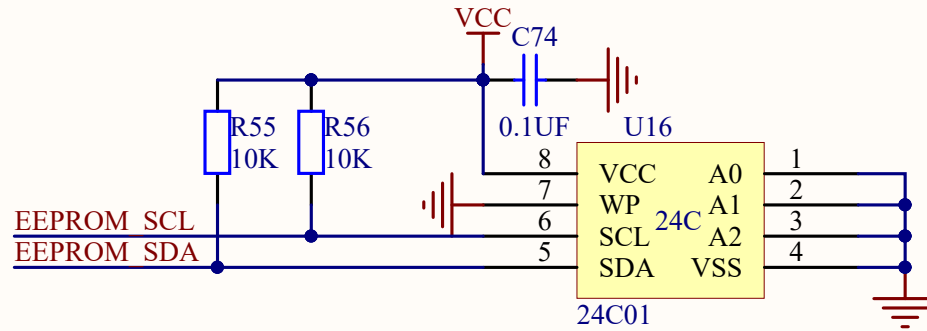

OLED

	BS1	BS2	DIN	CLK
4-wire SPI	GND	NC	MOSI	SCLK
I2C	3V3	DIN	SDA	SCL

I2C Address:0x3D

6DOF

1 2 3 4 5 6

BUZZER

EEPROM

IR-TX

IR-TX

LDR

LED & KEY

Motor Driver

Power

Pico-Sensor-Extender

aveshare

VOL ADJ