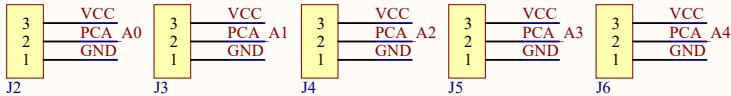

IR-TX

LDR

LED & KEY

Motor Driver

Power

Pico-Sensor-Extender

aveshare

VOL ADJ