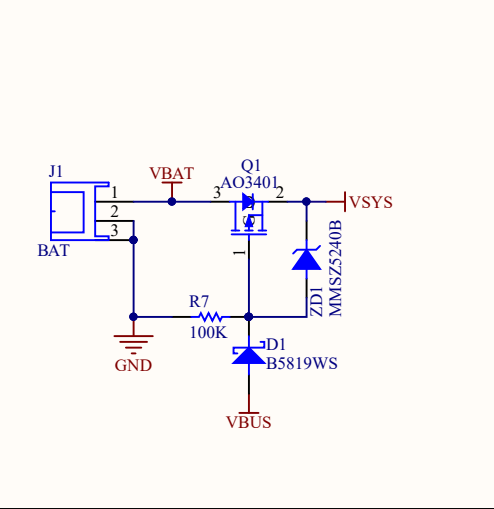

IR-TX

LDR

LED & KEY

Motor Driver

Power

Pico-Sensor-Extender

aveshare

VOL ADJ