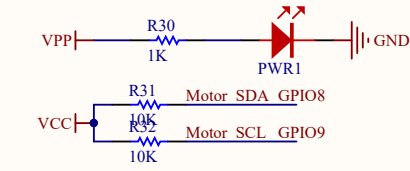

IR-TX

LDR

LED & KEY

Motor Driver

Power

Pico-Sensor-Extender

aveshare

VOL ADJ