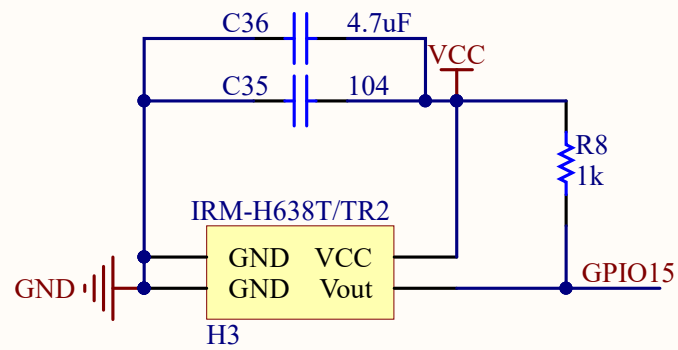

OLED

	BS1	BS2	DIN	CLK
4-wire SPI	GND	NC	MOSI	SCLK
I2C	3V3	DIN	SDA	SCL

I2C Address:0x3D

6DOF

1 2 3 4 5 6

BUZZER

EEPROM

IR-TX

IR-TX

LDR

LED & KEY

Motor Driver

Power

Pico-Sensor-Extender

aveshare

VOL ADJ