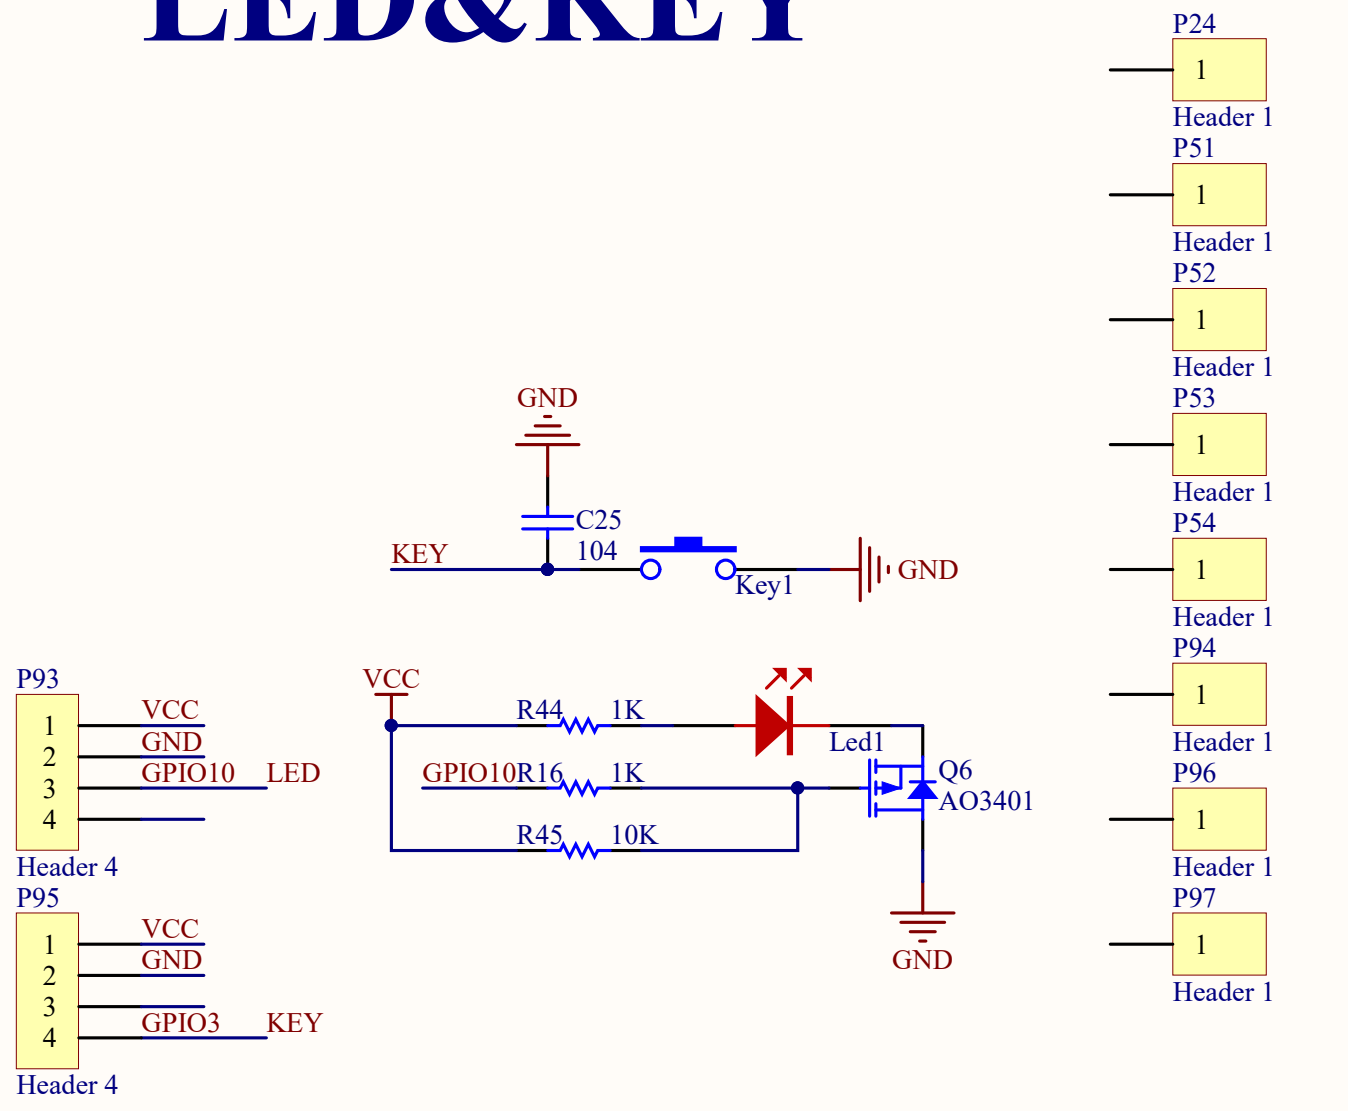

OLED

	BS1	BS2	DIN	CLK
4-wire SPI	GND	NC	MOSI	SCLK
I2C	3V3	DIN	SDA	SCL

I2C Address:0x3D

6DOF

1 2 3 4 5 6

BUZZER

EEPROM

IR-TX

IR-TX

LDR

LED & KEY

Motor Driver

Power

Pico-Sensor-Extender

aveshare

VOL ADJ