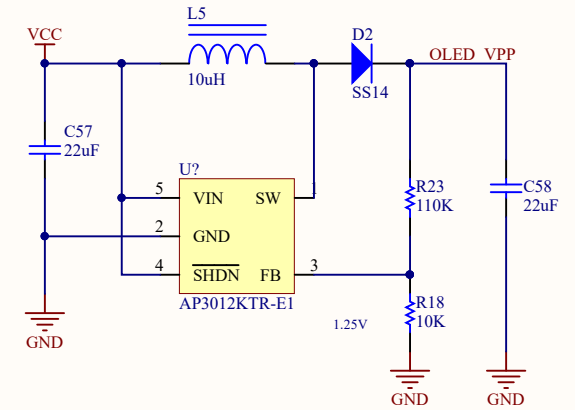

OLED

	BS1	BS2	DIN	CLK
4-wire SPI	GND	NC	MOSI	SCLK
I2C	3V3	DIN	SDA	SCL

I2C Address:0x3D

6DOF

1 2 3 4 5 6

BUZZER

EEPROM

IR-TX

IR-TX

LDR

LED & KEY

Motor Driver

Power

Pico-Sensor-Extender

aveshare

VOL ADJ