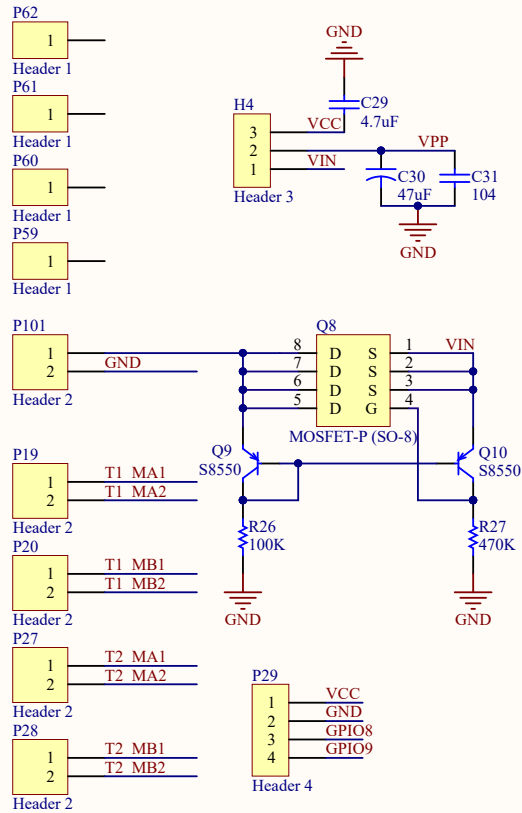

OLED

	BS1	BS2	DIN	CLK
4-wire SPI	GND	NC	MOSI	SCLK
I2C	3V3	DIN	SDA	SCL

I2C Address:0x3D

6DOF

1 2 3 4 5 6

BUZZER

EEPROM

IR-TX

IR-TX

LDR

LED & KEY

Motor Driver

Power

Pico-Sensor-Extender

aveshare

VOL ADJ