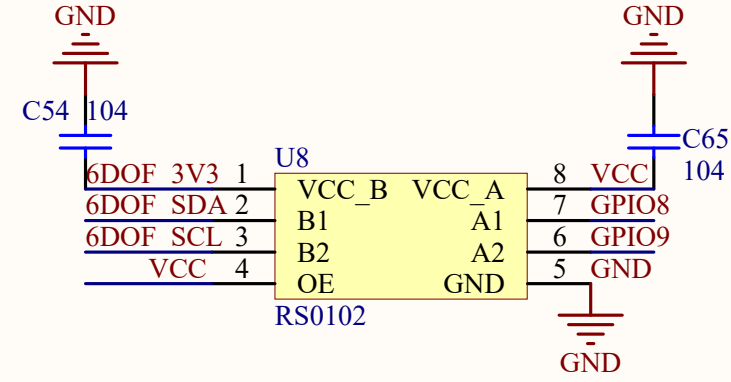

OLED

	BS1	BS2	DIN	CLK
4-wire SPI	GND	NC	MOSI	SCLK
I2C	3V3	DIN	SDA	SCL

I2C Address:0x3D

6DOF

1 2 3 4 5 6

BUZZER

EEPROM

IR-TX

IR-TX

LDR

LED & KEY

Motor Driver

Power

Pico-Sensor-Extender

aveshare

VOL ADJ