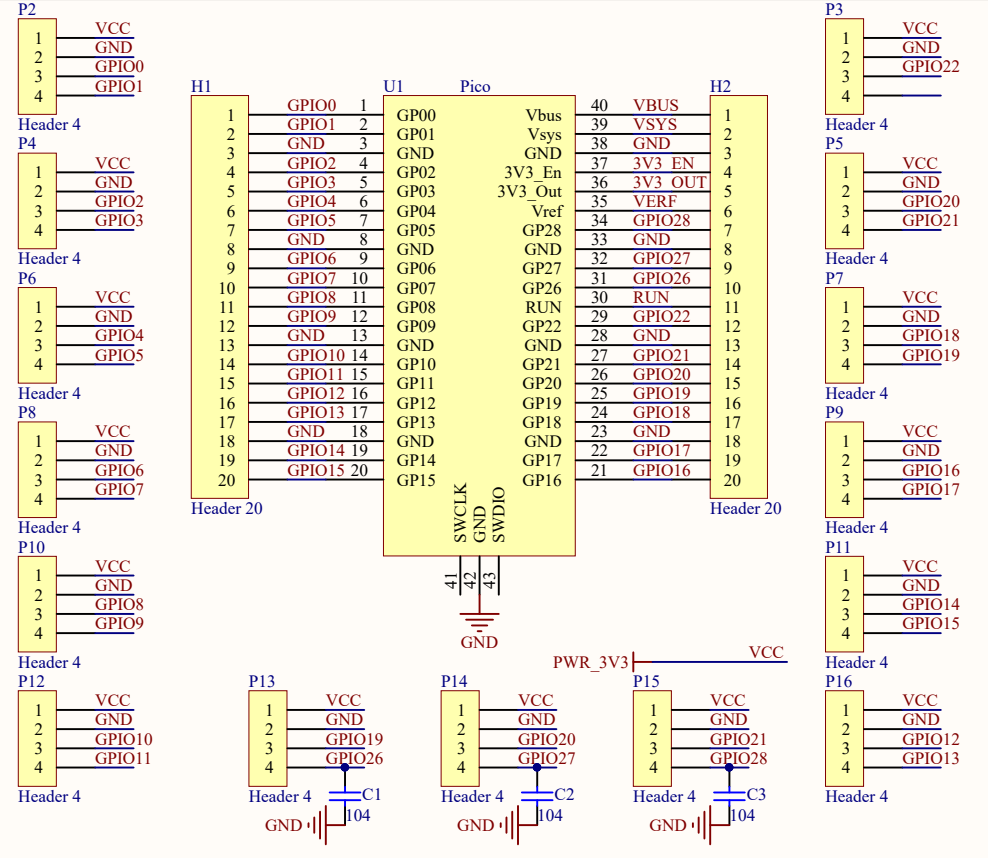

OLED

	BS1	BS2	DIN	CLK
4-wire SPI	GND	NC	MOSI	SCLK
I2C	3V3	DIN	SDA	SCL

I2C Address:0x3D

6DOF

1 2 3 4 5 6

BUZZER

EEPROM

IR-TX

IR-TX

LDR

LED & KEY

Motor Driver

Power

Pico-Sensor-Extender

aveshare

VOL ADJ