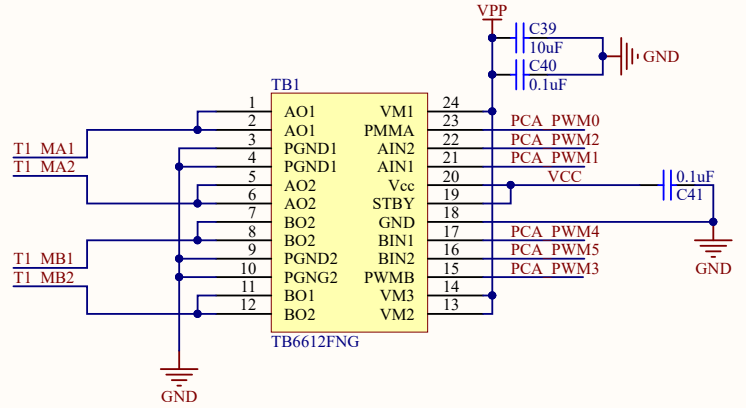

IR-TX

LDR

LED & KEY

Motor Driver

Power

Pico-Sensor-Extender

aveshare

VOL ADJ