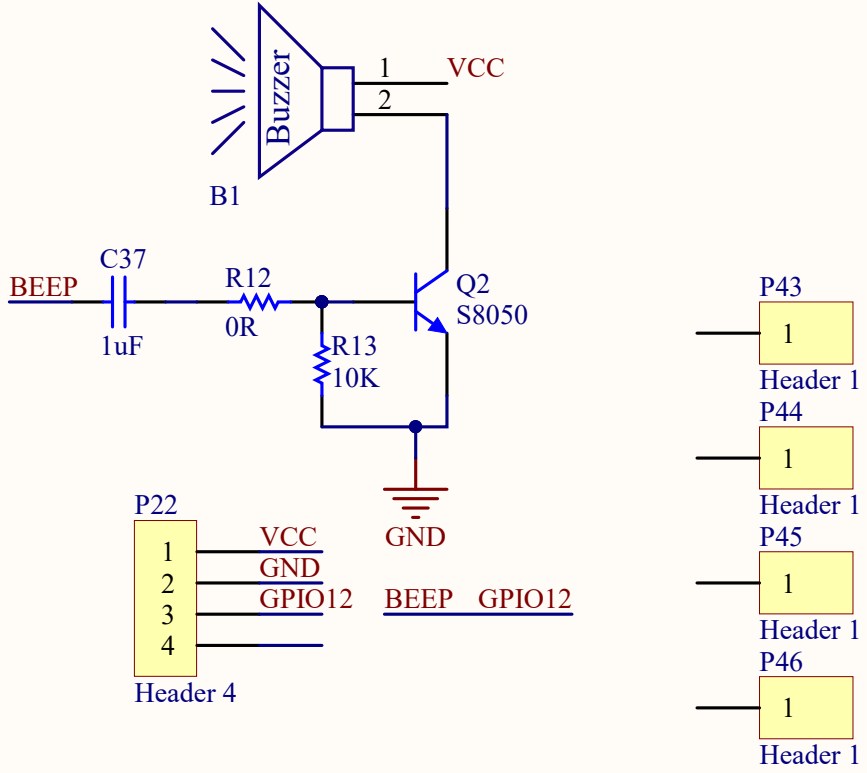

OLED

	BS1	BS2	DIN	CLK
4-wire SPI	GND	NC	MOSI	SCLK
I2C	3V3	DIN	SDA	SCL

I2C Address:0x3D

6DOF

1 2 3 4 5 6

BUZZER

EEPROM

IR-TX

IR-TX

LDR

LED & KEY

Motor Driver

Power

Pico-Sensor-Extender

aveshare

VOL ADJ