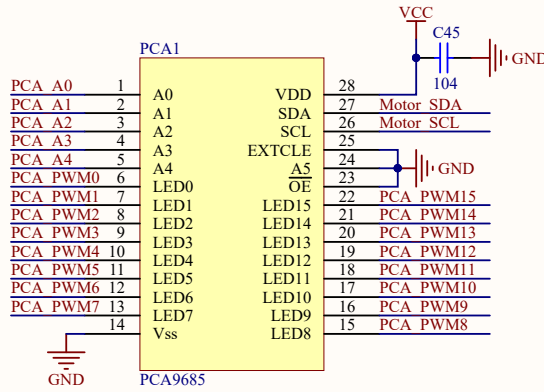

OLED

	BS1	BS2	DIN	CLK
4-wire SPI	GND	NC	MOSI	SCLK
I2C	3V3	DIN	SDA	SCL

I2C Address:0x3D

6DOF

1 2 3 4 5 6

BUZZER

EEPROM

IR-TX

IR-TX

LDR

LED & KEY

Motor Driver

Power

Pico-Sensor-Extender

aveshare

VOL ADJ