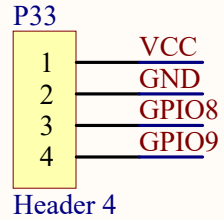

OLED

	BS1	BS2	DIN	CLK
4-wire SPI	GND	NC	MOSI	SCLK
I2C	3V3	DIN	SDA	SCL

I2C Address:0x3D

6DOF

1 2 3 4 5 6

BUZZER

EEPROM

IR-TX