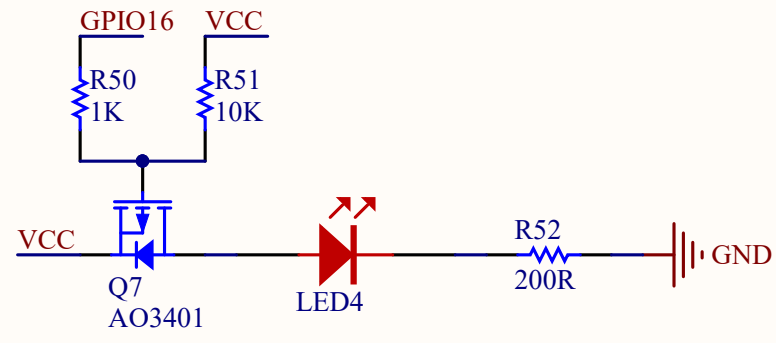

OLED

	BS1	BS2	DIN	CLK
4-wire SPI	GND	NC	MOSI	SCLK
I2C	3V3	DIN	SDA	SCL

I2C Address:0x3D

6DOF

1 2 3 4 5 6

BUZZER

EEPROM

IR-TX

IR-TX

LDR

LED & KEY

Motor Driver

Power

Pico-Sensor-Extender

aveshare

VOL ADJ