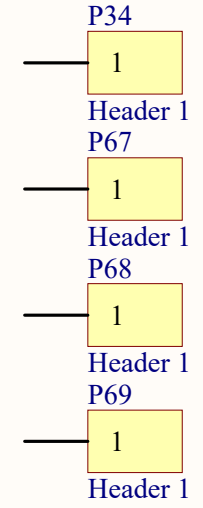

OLED

	BS1	BS2	DIN	CLK
4-wire SPI	GND	NC	MOSI	SCLK
I2C	3V3	DIN	SDA	SCL

I2C Address:0x3D

6DOF

1 2 3 4 5 6

BUZZER

EEPROM

IR-TX