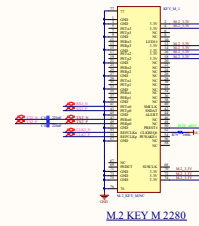

AS1184e PCIe

M.2 KEY M.2280

Indicator light

FAN

IR

CM4 Interface

Type C Power

VDD\_IO

Multifunction

CM4-NVME-NAS-BASE

CSI Dual cameras

SD CARD

Raspberry 40 PIN

Giga ETH

HDMI

USB接CM4