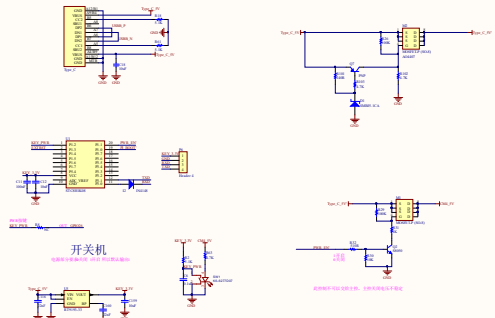

AS1184e PCIe

M.2 KEY M.2280

Indicator light

FAN

IR

CM4 Interface

Type C Power

VDD\_IO

Multifunction

CM4-NVME-NAS-BASE

CSI Dual cameras

SD CARD

Raspberry 40 PIN

Giga ETH

HDMI

USB接CM4