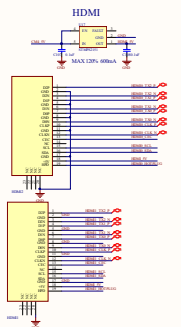

AS1184e PCIe

M.2 KEY M.2280

Indicator light

FAN

IR

CM4 Interface

Type C Power

VDD\_IO

Multifunction

CM4-NVME-NAS-BASE

CSI Dual cameras

SD CARD

Raspberry 40 PIN

Giga ETH

HDMI

USB接CM4