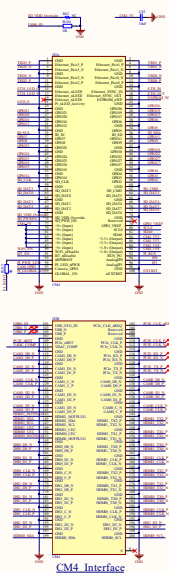

AS1184e PCIe

M.2 KEY M.2280

Indicator light

FAN

IR

CM4 Interface

Type C Power

VDD\_IO

Multifunction

CM4-NVME-NAS-BASE

CSI Dual cameras

SD CARD

Raspberry 40 PIN

Giga ETH

HDMI

USB接CM4