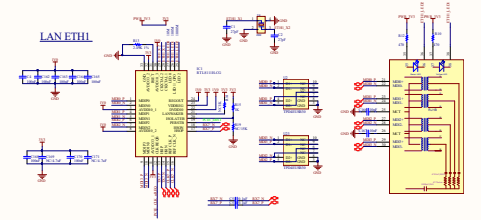

AS1184e PCIe

M.2 KEY M.2280

Indicator light

FAN

IR

CM4 Interface

Type C Power

VDD\_IO

Multifunction

CM4-NVME-NAS-BASE

CSI Dual cameras

SD CARD

Raspberry 40 PIN

Giga ETH

HDMI

USB接CM4