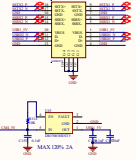

AS1184e PCIe

M.2 KEY M.2280

Indicator light

FAN

IR

CM4 Interface

Type C Power

VDD\_IO

Multifunction

CM4-NVME-NAS-BASE

CSI Dual cameras

SD CARD

Raspberry 40 PIN

Giga ETH

HDMI

USB接CM4