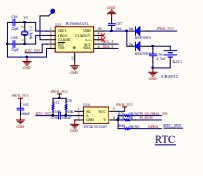

AS1184e PCIe

M.2 KEY M.2280

Indicator light

FAN

IR

CM4 Interface

Type C Power

VDD\_IO

Multifunction

CM4-NVME-NAS-BASE

CSI Dual cameras

SD CARD

Raspberry 40 PIN

Giga ETH

HDMI

USB接CM4