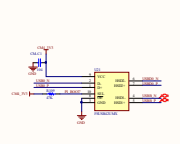

AS1184e PCIe

M.2 KEY M.2280

Indicator light

FAN

IR

CM4 Interface

Type C Power

VDD\_IO

Multifunction

CM4-NVME-NAS-BASE

CSI Dual cameras

SD CARD

Raspberry 40 PIN

Giga ETH

HDMI

USB接CM4