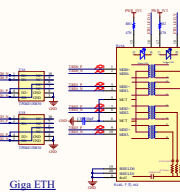

Multifunction

CM4-NVME-NAS-BASE

CSI Dual cameras

SD CARD

Raspberry 40 PIN

Giga ETH

HDMI

USB接CM4