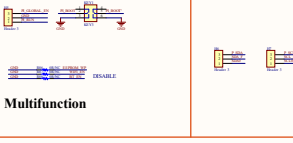

AS1184e PCIe

M.2 KEY M.2280

Indicator light

FAN

IR

CM4 Interface

Type C Power

VDD\_IO

Multifunction

CM4-NVME-NAS-BASE

CSI Dual cameras

SD CARD

Raspberry 40 PIN

Giga ETH

HDMI

USB接CM4