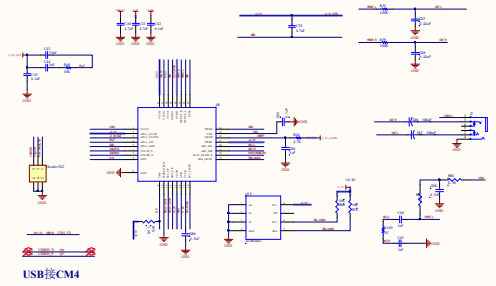

Multifunction

CM4-NVME-NAS-BASE

CSI Dual cameras

SD CARD

Raspberry 40 PIN

Giga ETH

HDMI

USB接CM4