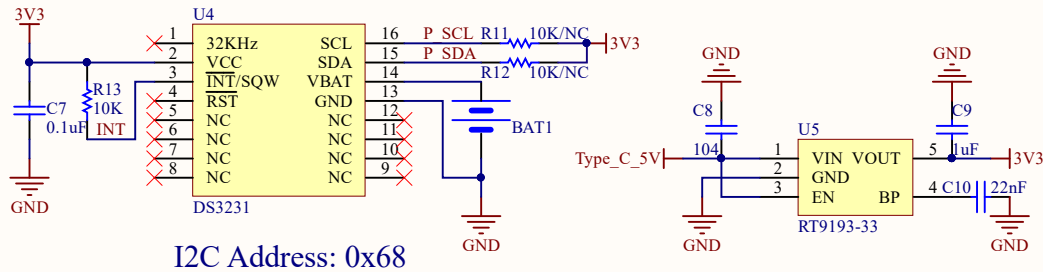

Type C Power

WDOG

I2C Address: 0x68

RTC

RTC WatchDog HAT