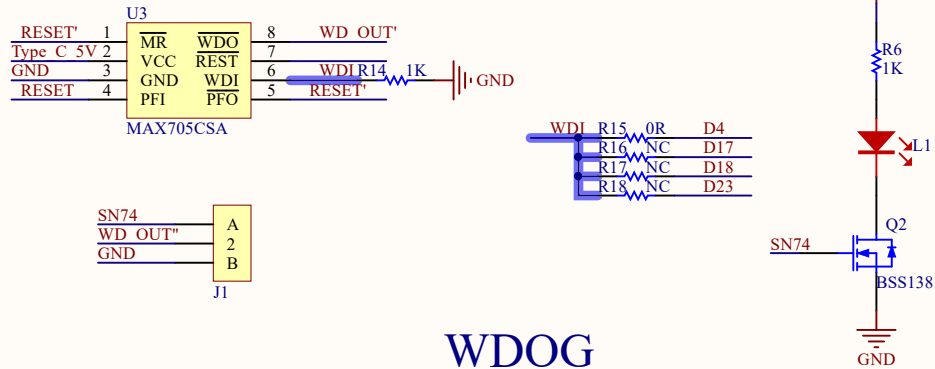

Type C Power

WDOG

I2C Address: 0x68

RTC

RTC WatchDog HAT