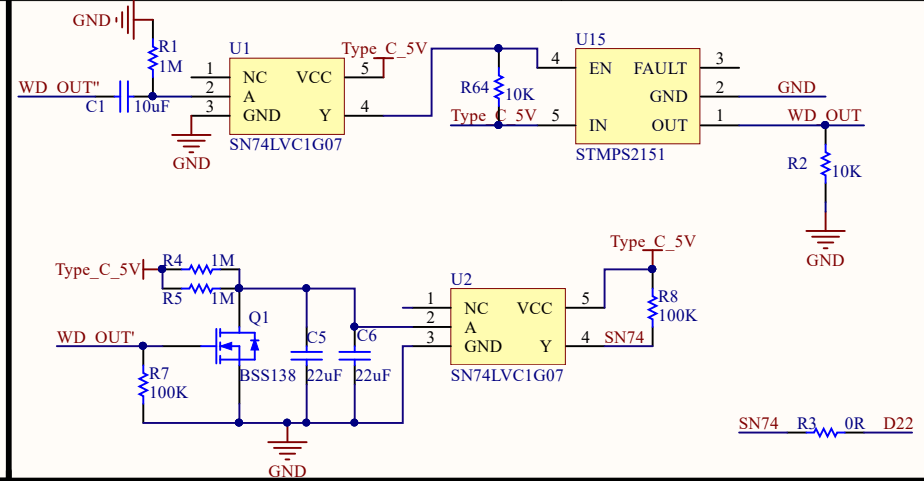

Type C Power

WDOG

I2C Address: 0x68

RTC

RTC WatchDog HAT