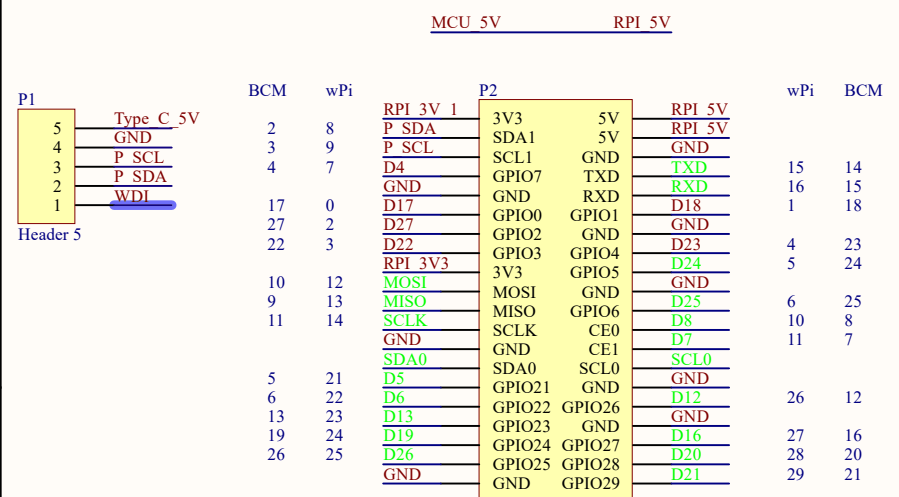

Type C Power

WDOG

I2C Address: 0x68

RTC

RTC WatchDog HAT