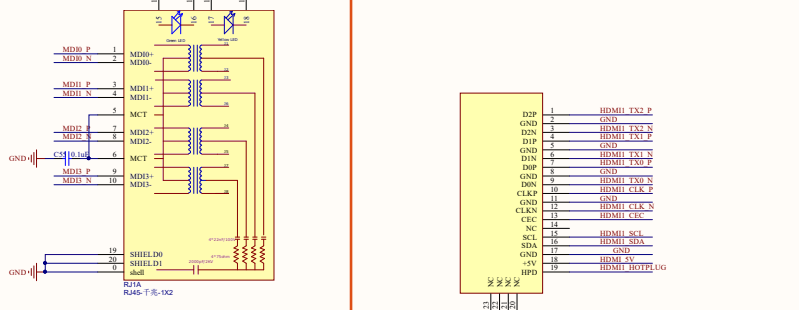

Waveshare logo **CM4-DUAL-ETH-BASE**

Type C Power

RTC

FAN

VDD_IO

LED

Multifunction

SD CARD

CSI Dual cameras

CSI Dual DISP

Giga ETH

POWER FOR USB 3.0

VL805 USB 3.0

POWER FOR USB 3.0

Raspberry 40 PIN

USB TO Giga ETH

CM4 Interface

USB TO Giga ETH