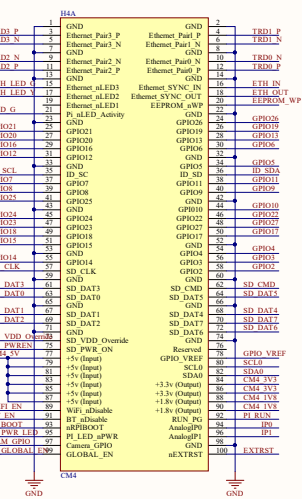

Waveshare logo **CM4-DUAL-ETH-BASE**

Type C Power

RTC

FAN

VDD_IO

LED

Multifunction

SD CARD

CSI Dual cameras

CSI Dual DISP

Giga ETH

POWER FOR USB 3.0

VL805 USB 3.0

POWER FOR USB 3.0

Raspberry 40 PIN

USB TO Giga ETH

CM4 Interface

USB TO Giga ETH