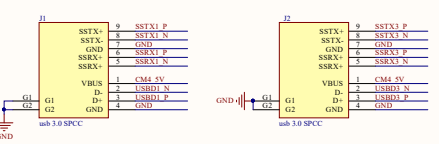

Waveshare logo **CM4-DUAL-ETH-BASE**

Type C Power

RTC

FAN

VDD_IO

LED

Multifunction

SD CARD

CSI Dual cameras

CSI Dual DISP

Giga ETH

POWER FOR USB 3.0

VL805 USB 3.0

POWER FOR USB 3.0

Raspberry 40 PIN

USB TO Giga ETH

CM4 Interface

USB TO Giga ETH