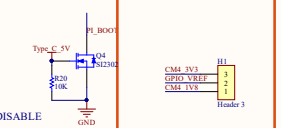

Waveshare logo **CM4-DUAL-ETH-BASE**

Type C Power

RTC

FAN

VDD_IO

LED

Multifunction

SD CARD

CSI Dual cameras

CSI Dual DISP

Giga ETH

POWER FOR USB 3.0

VL805 USB 3.0

POWER FOR USB 3.0

Raspberry 40 PIN

USB TO Giga ETH