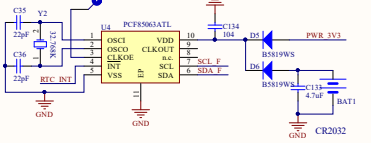

Waveshare logo **CM4-DUAL-ETH-BASE**

Type C Power

RTC

FAN

VDD_IO

LED

Multifunction

SD CARD

CSI Dual cameras

CSI Dual DISP

Giga ETH

POWER FOR USB 3.0

VL805 USB 3.0

POWER FOR USB 3.0

Raspberry 40 PIN

USB TO Giga ETH