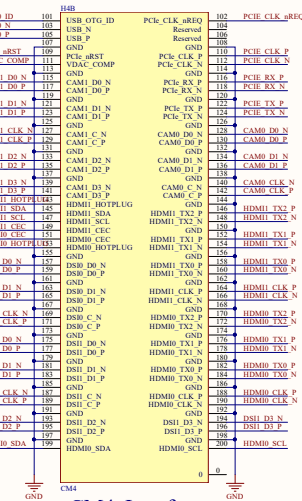

Waveshare logo **CM4-DUAL-ETH-BASE**

Type C Power

RTC

FAN

VDD_IO

LED

Multifunction

SD CARD

CSI Dual cameras

CSI Dual DISP

Giga ETH

POWER FOR USB 3.0

VL805 USB 3.0

POWER FOR USB 3.0

Raspberry 40 PIN

USB TO Giga ETH

CM4 Interface

USB TO Giga ETH