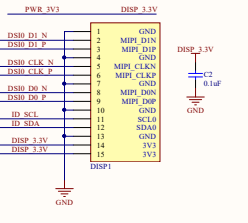

Waveshare logo **CM4-DUAL-ETH-BASE**

Type C Power

RTC

FAN

VDD_IO

LED

Multifunction

SD CARD

CSI Dual cameras

CSI Dual DISP

Giga ETH

POWER FOR USB 3.0

VL805 USB 3.0

POWER FOR USB 3.0

Raspberry 40 PIN

USB TO Giga ETH