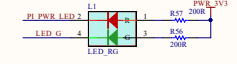

Waveshare logo **CM4-DUAL-ETH-BASE**

Type C Power

RTC

FAN

VDD_IO

LED

Multifunction

SD CARD

CSI Dual cameras

CSI Dual DISP

Giga ETH

POWER FOR USB 3.0

VL805 USB 3.0

POWER FOR USB 3.0

Raspberry 40 PIN

USB TO Giga ETH