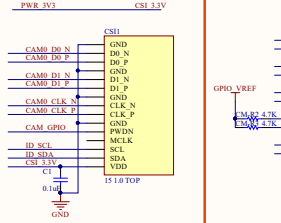

Waveshare logo **CM4-DUAL-ETH-BASE**

Type C Power

RTC

FAN

VDD_IO

LED

Multifunction

SD CARD

CSI Dual cameras

CSI Dual DISP

Giga ETH

POWER FOR USB 3.0

VL805 USB 3.0

POWER FOR USB 3.0

Raspberry 40 PIN

USB TO Giga ETH

CM4 Interface

USB TO Giga ETH