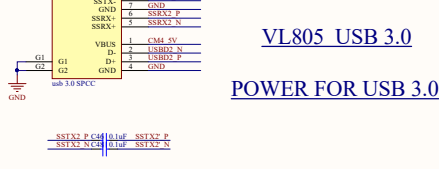

Waveshare logo **CM4-DUAL-ETH-BASE**

Type C Power

RTC

FAN

VDD_IO

LED

Multifunction

SD CARD

CSI Dual cameras

CSI Dual DISP

Giga ETH

POWER FOR USB 3.0

VL805 USB 3.0

POWER FOR USB 3.0

Raspberry 40 PIN

USB TO Giga ETH