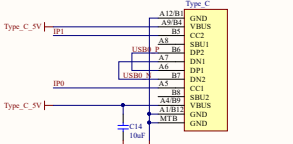

Waveshare logo **CM4-DUAL-ETH-BASE**

Type C Power

RTC

FAN

VDD_IO

LED

Multifunction

SD CARD

CSI Dual cameras

CSI Dual DISP

Giga ETH

POWER FOR USB 3.0

VL805 USB 3.0

POWER FOR USB 3.0

Raspberry 40 PIN

USB TO Giga ETH