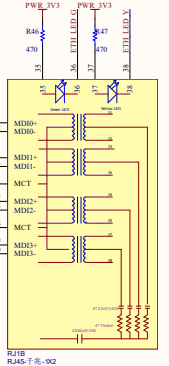

Waveshare logo **CM4-DUAL-ETH-BASE**

Type C Power

RTC

FAN

VDD_IO

LED

Multifunction

SD CARD

CSI Dual cameras

CSI Dual DISP

Giga ETH

POWER FOR USB 3.0

VL805 USB 3.0

POWER FOR USB 3.0

Raspberry 40 PIN

USB TO Giga ETH

CM4 Interface

USB TO Giga ETH