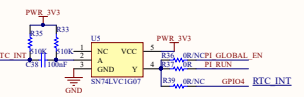

Waveshare logo **CM4-DUAL-ETH-BASE**

Type C Power

RTC

FAN

VDD_IO

LED

Multifunction

SD CARD

CSI Dual cameras

CSI Dual DISP

Giga ETH

POWER FOR USB 3.0

VL805 USB 3.0

POWER FOR USB 3.0

Raspberry 40 PIN

USB TO Giga ETH