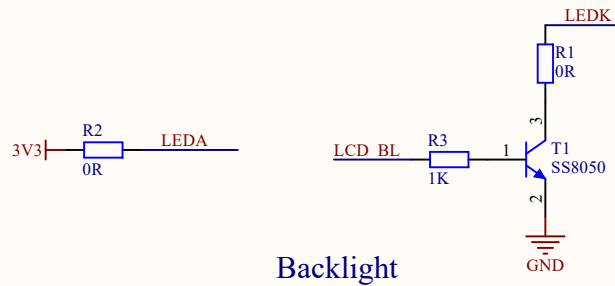

TXS0108EPWR

Backlight

HXR35014C30

Level Translator

GH1.25-15pin

Power

GH1.25-15pin

TF Card

Interface

0.5-6pin

LCD

W aveshare
3.5inch Capacitive Touch LCD