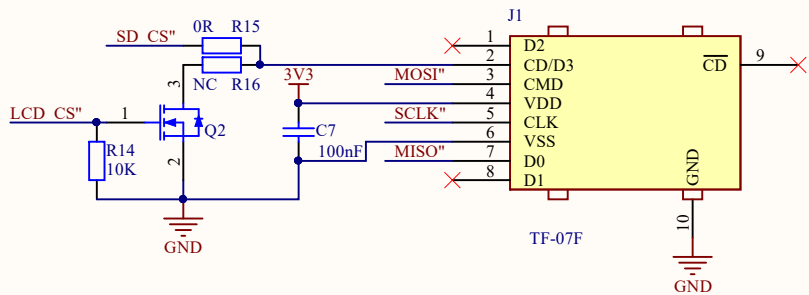

TXS0108EPWR

Backlight

HXR35014C30

Level Translator

GH1.25-15pin

Power

GH1.25-15pin

TF Card

Interface

0.5-6pin

LCD

W aveshare
3.5inch Capacitive Touch LCD