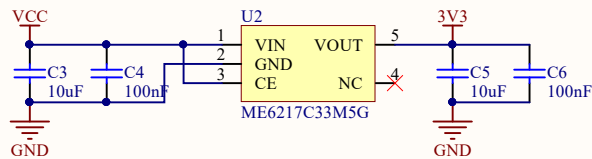

TXS0108EPWR

Backlight

HXR35014C30

Level Translator

GH1.25-15pin

Power

GH1.25-15pin

TF Card

Interface

0.5-6pin

LCD

W aveshare
3.5inch Capacitive Touch LCD