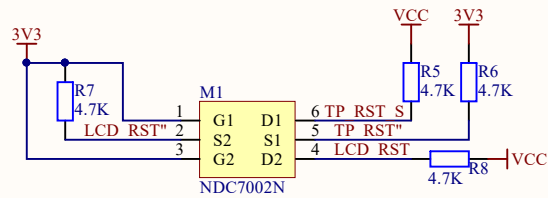

TXS0108EPWR

Backlight

HXR35014C30

Level Translator

GH1.25-15pin

Power

GH1.25-15pin

TF Card

Interface

0.5-6pin

LCD

W aveshare
3.5inch Capacitive Touch LCD