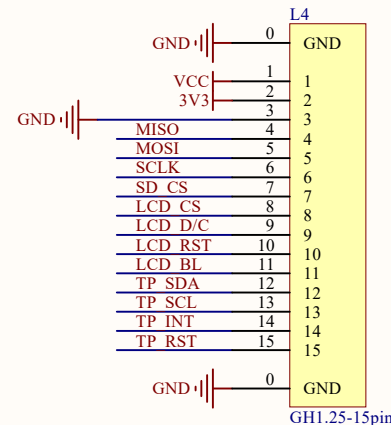

TXS0108EPWR

Backlight

HXR35014C30

Level Translator

GH1.25-15pin

Power

GH1.25-15pin

TF Card

Interface

0.5-6pin

LCD

W aveshare
3.5inch Capacitive Touch LCD