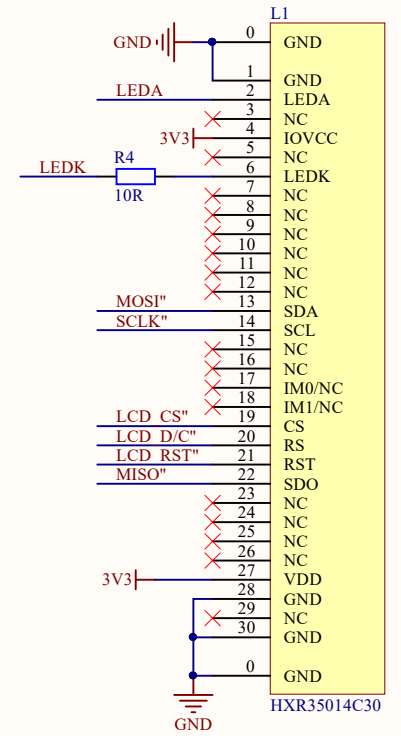

TXS0108EPWR

Backlight

HXR35014C30

Level Translator

GH1.25-15pin

Power

GH1.25-15pin

TF Card

Interface

0.5-6pin

LCD

W aveshare
3.5inch Capacitive Touch LCD