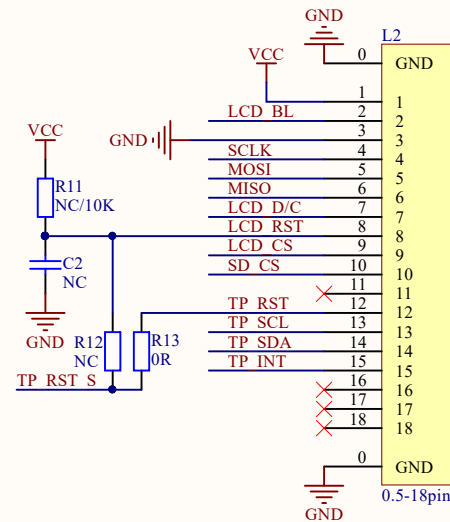

TXS0108EPWR

Backlight

HXR35014C30

Level Translator

GH1.25-15pin

Power

GH1.25-15pin

TF Card

Interface

0.5-6pin

LCD

W aveshare
3.5inch Capacitive Touch LCD