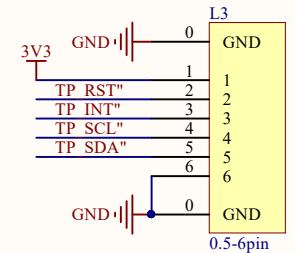

TXS0108EPWR

Backlight

HXR35014C30

Level Translator

GH1.25-15pin

Power

GH1.25-15pin

TF Card

Interface

0.5-6pin

LCD

W aveshare
3.5inch Capacitive Touch LCD