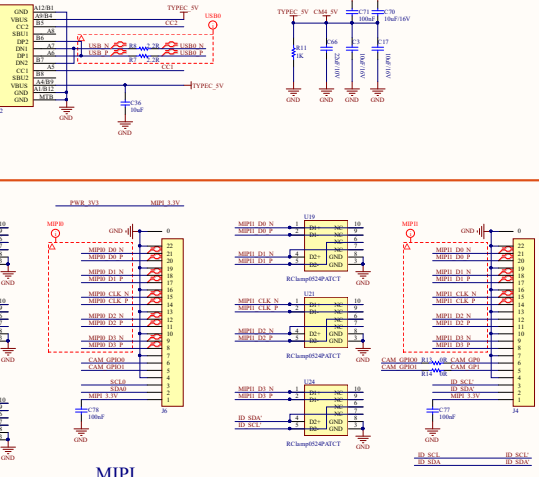

Multifunction

FAN

Raspberry 40 PIN

VDD_IO

CM5

RTC

MARK

LED

PWR_KEY

BOOT

Giga ETH

AUDIO

Waveshare logo

CM5-to-Pi5-Adapter

CM5

MIPI

MIPI

Peripheral 3.3V

SD CARD

HDM

Dual HDMI