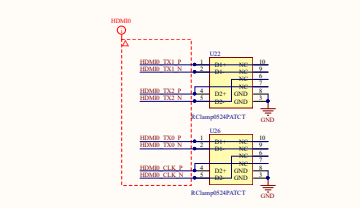

Multifunction

FAN

Raspberry 40 PIN

VDD_IO

CM5

RTC

MARK

LED

PWR_KEY

BOOT

Giga ETH

AUDIO

Waveshare logo

CM5-to-Pi5-Adapter

CM5

MIPI

MIPI

Peripheral 3.3V

SD CARD

HDM

Dual HDMI