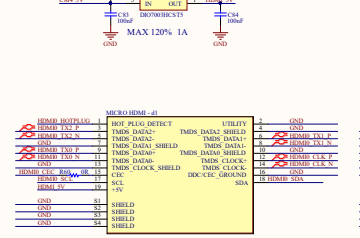

Multifunction

FAN

Raspberry 40 PIN

VDD_IO

CM5

RTC

MARK

LED

PWR_KEY

BOOT

Giga ETH

AUDIO

Waveshare logo

CM5-to-Pi5-Adapter

CM5

MIPI

MIPI

Peripheral 3.3V

SD CARD

HDM

Dual HDMI