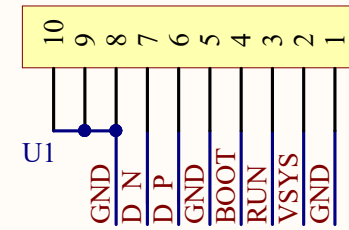

# Type-C

# KEY&LED

**W** aveshare  
Tiny-Adapter