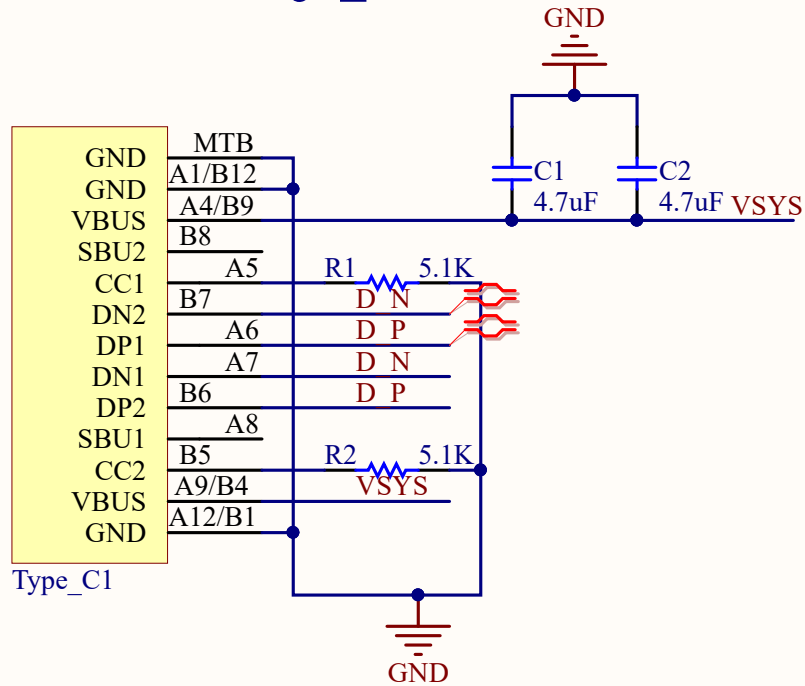

# Type-C

# KEY&LED

**W** aveshare  
Tiny-Adapter