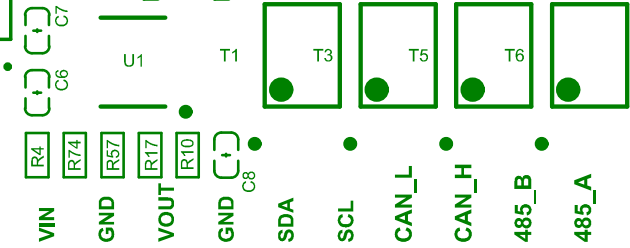

Waveshare 800x480 Pixels 1024x600 Pixels

ESP32-S3-Touch-LCD-5

Rev 1.1

STRAPPING			
IO0	IO3	IO45	IO46
R87	R88	R89	R90
1			
R91	R92	R93	R94
0			

Type_C1

U9

PWM GND

OFF ON