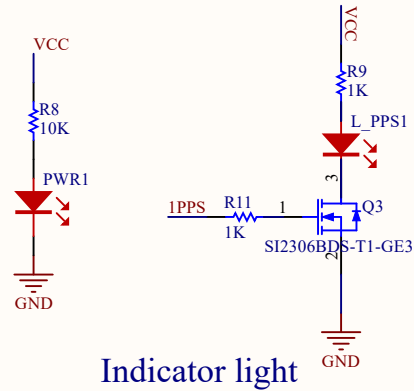

Power

Interface

GNSS

GNSS Backup Power

Indicator light

W
aveshare
LC76G GNSS Module