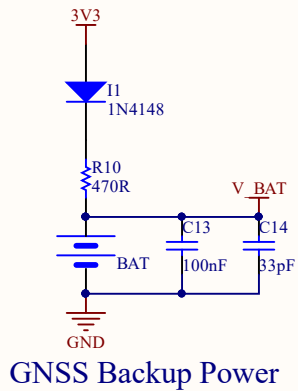

Power

Interface

GNSS

GNSS Backup Power

Indicator light

W
aveshare
LC76G GNSS Module