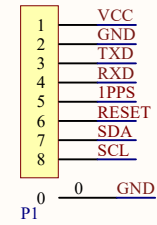

Power

Interface

GNSS

GNSS Backup Power

Indicator light

W
aveshare
LC76G GNSS Module