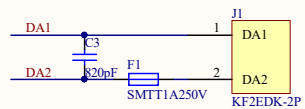

Pico 40Pin

Header

LED

Pico-DALI2