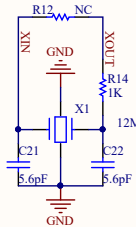

Type-C

Power

ADC

Flash

BAT

XTAL

Pin Out

Key & LED