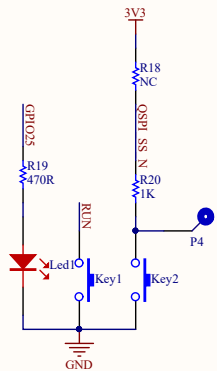

Type-C

Power

ADC

Flash

BAT

XTAL

Pin Out

Key & LED

W aveshare
RP2350-Plus

CORE