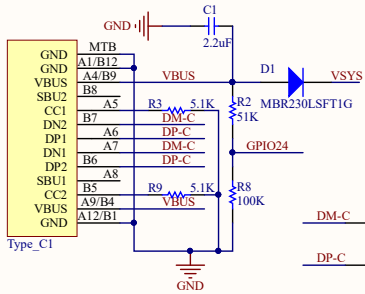

Type-C

Power

ADC

Flash

BAT

XTAL

Pin Out

Key & LED

W aveshare
RP2350-Plus

CORE