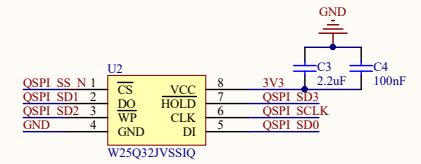

Type-C

Power

ADC

Flash

BAT

XTAL

Pin Out

Key & LED