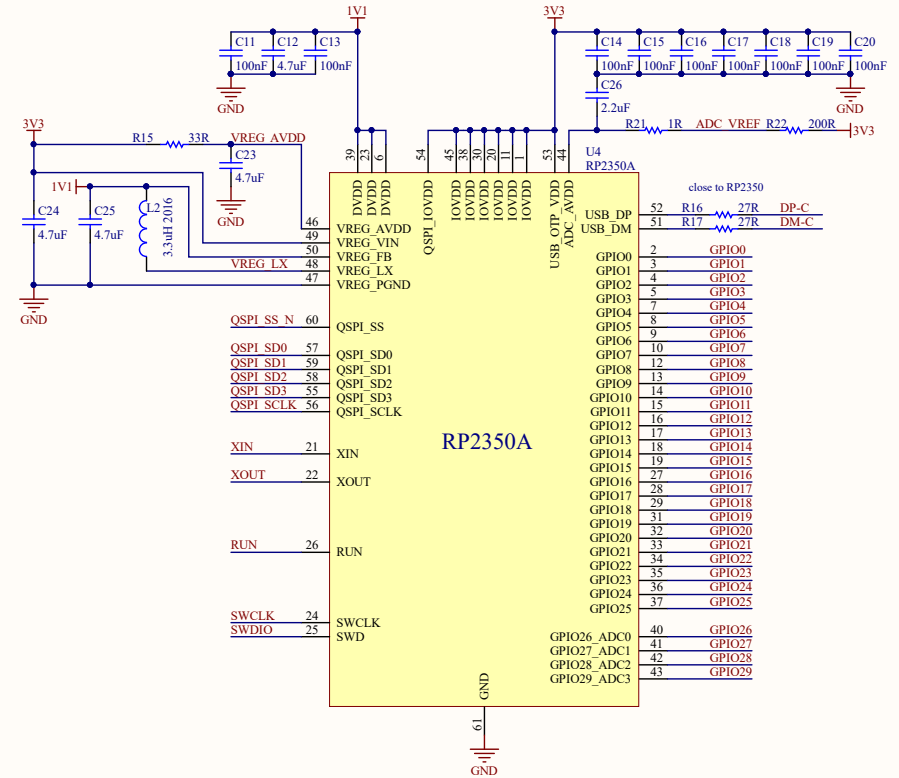

Type-C

Power

ADC

Flash

BAT

XTAL

Pin Out

Key & LED

W aveshare
RP2350-Plus

CORE