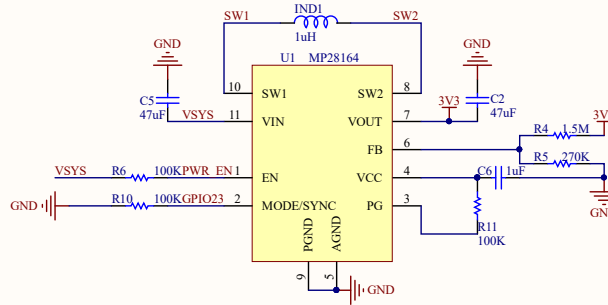

Type-C

Power

ADC

Flash

BAT

XTAL

Pin Out

Key & LED

W aveshare
RP2350-Plus

CORE