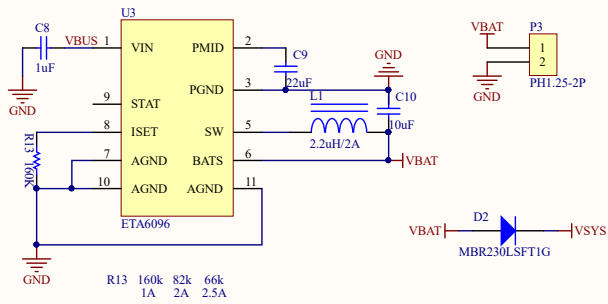

Type-C

Power

ADC

Flash

BAT

XTAL

Pin Out

Key & LED

W aveshare
RP2350-Plus

CORE