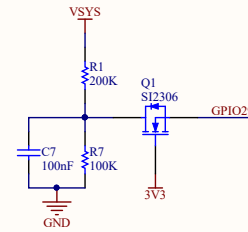

Type-C

Power

ADC

Flash

BAT

XTAL

Pin Out

Key & LED