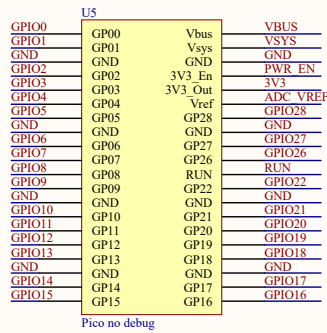

Type-C

Power

ADC

Flash

BAT

XTAL

Pin Out

Key & LED

W aveshare
RP2350-Plus

CORE