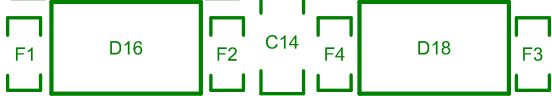

87.92mm

Rpi Zero Relay

PWR 7~36V

123.00mm