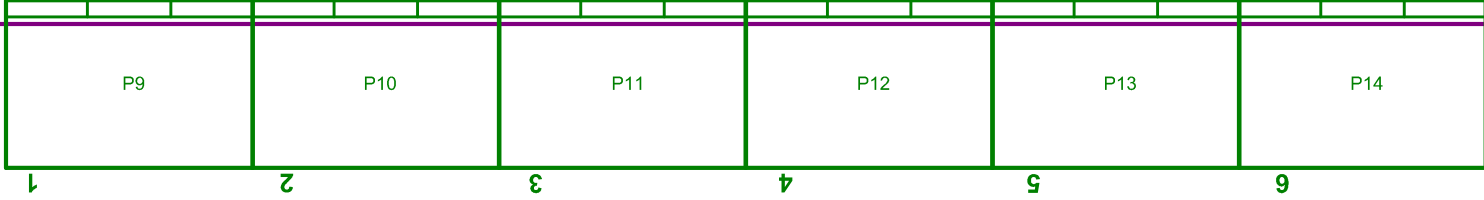

87.92mm

Rpi Zero Relay

PWR 7~36V

123.00mm