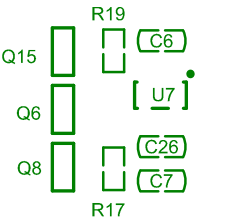

87.92mm

Rpi Zero Relay

PWR 7~36V

123.00mm