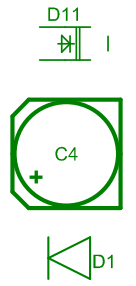

87.92mm

Rpi Zero Relay

PWR 7~36V

123.00mm