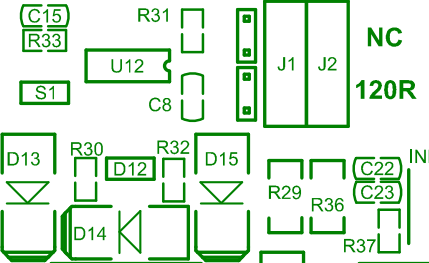

87.92mm

Rpi Zero Relay

PWR 7~36V

123.00mm