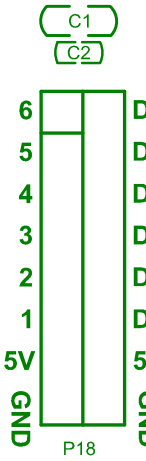

87.92mm

Rpi Zero Relay

PWR 7~36V

123.00mm