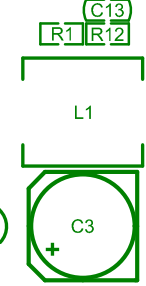

87.92mm

Rpi Zero Relay

PWR 7~36V

123.00mm