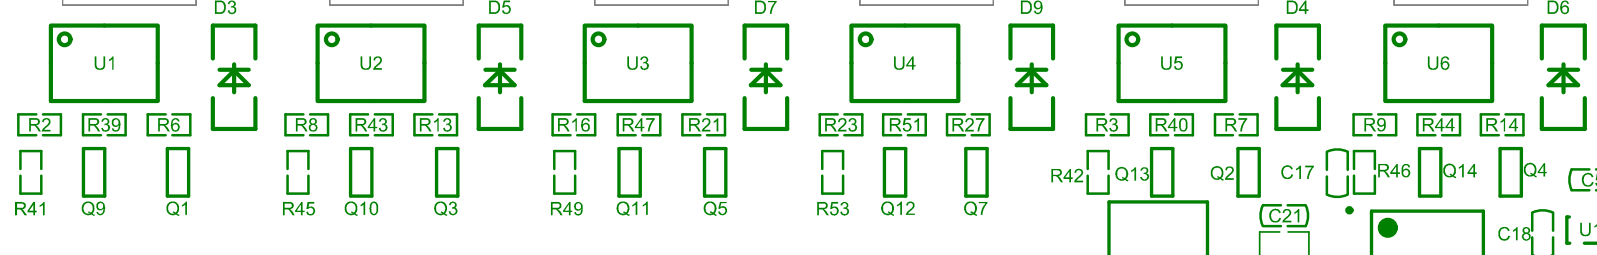

87.92mm

Rpi Zero Relay

PWR 7~36V

123.00mm