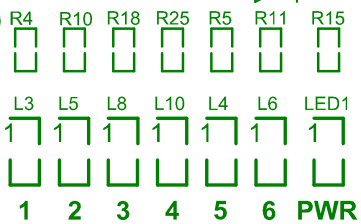

87.92mm

Rpi Zero Relay

PWR 7~36V

123.00mm