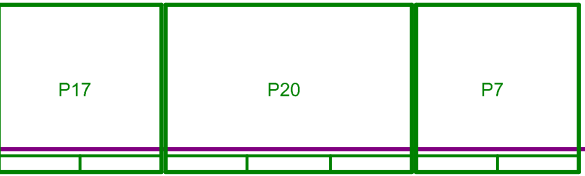

87.92mm

Rpi Zero Relay

PWR 7~36V

123.00mm