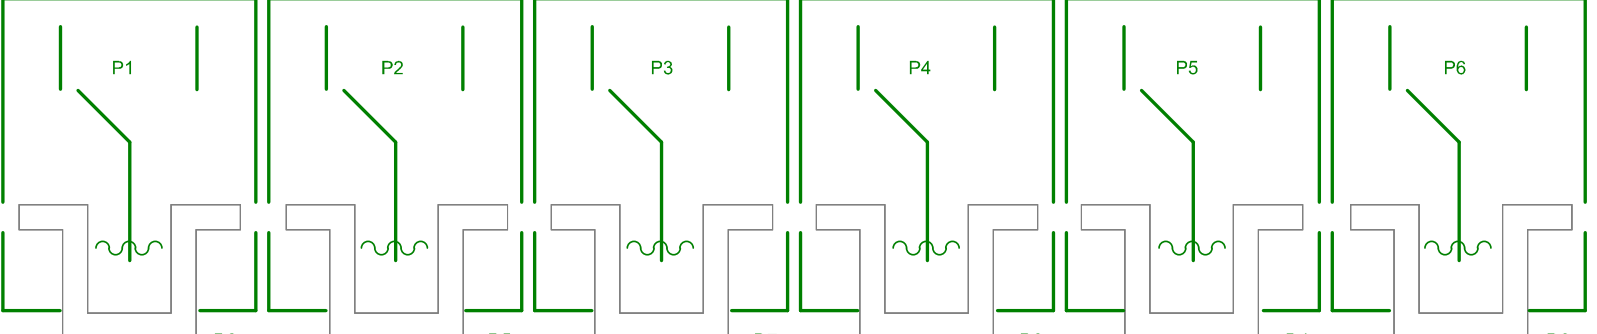

87.92mm

Rpi Zero Relay

PWR 7~36V

123.00mm