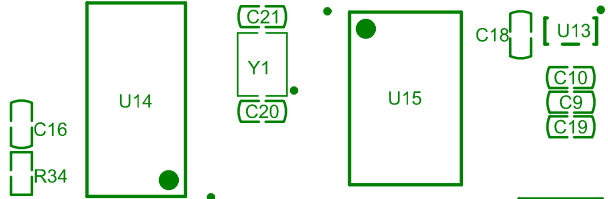

87.92mm

Rpi Zero Relay

PWR 7~36V

123.00mm